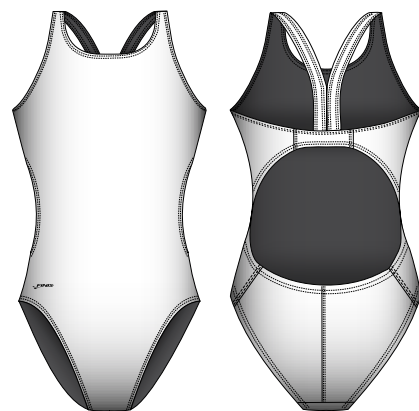

Personalize
Every Suit

PRINT Any Design

PRINT
Any color

PRINT Any Pattern

PBT is a type of Polyester renowned for its form fitting, comfortable stretch, anti-fading, and durability.

AquaTuff™ PBT Material

56% PBT & 44% Polyester

STEP ONE Pick Your Suits

Simply choose your suit styles.
A sizing kit will be set to you to ensure the right fit for your swimmers.

BLADEBACK \$67.99

SKINBACK \$67.99

OPENBACK \$67.99

BRIEF \$35.99

JAMMER \$47.99

REVERSIBLE MESH DRAG
One Sided \$39.99
Two Sided \$44.99

STEP TWO Design Your Suits

Simple, fast online process.
Step-by-step you can create a custom suit using our pre-made patterns or build your own striking designs.