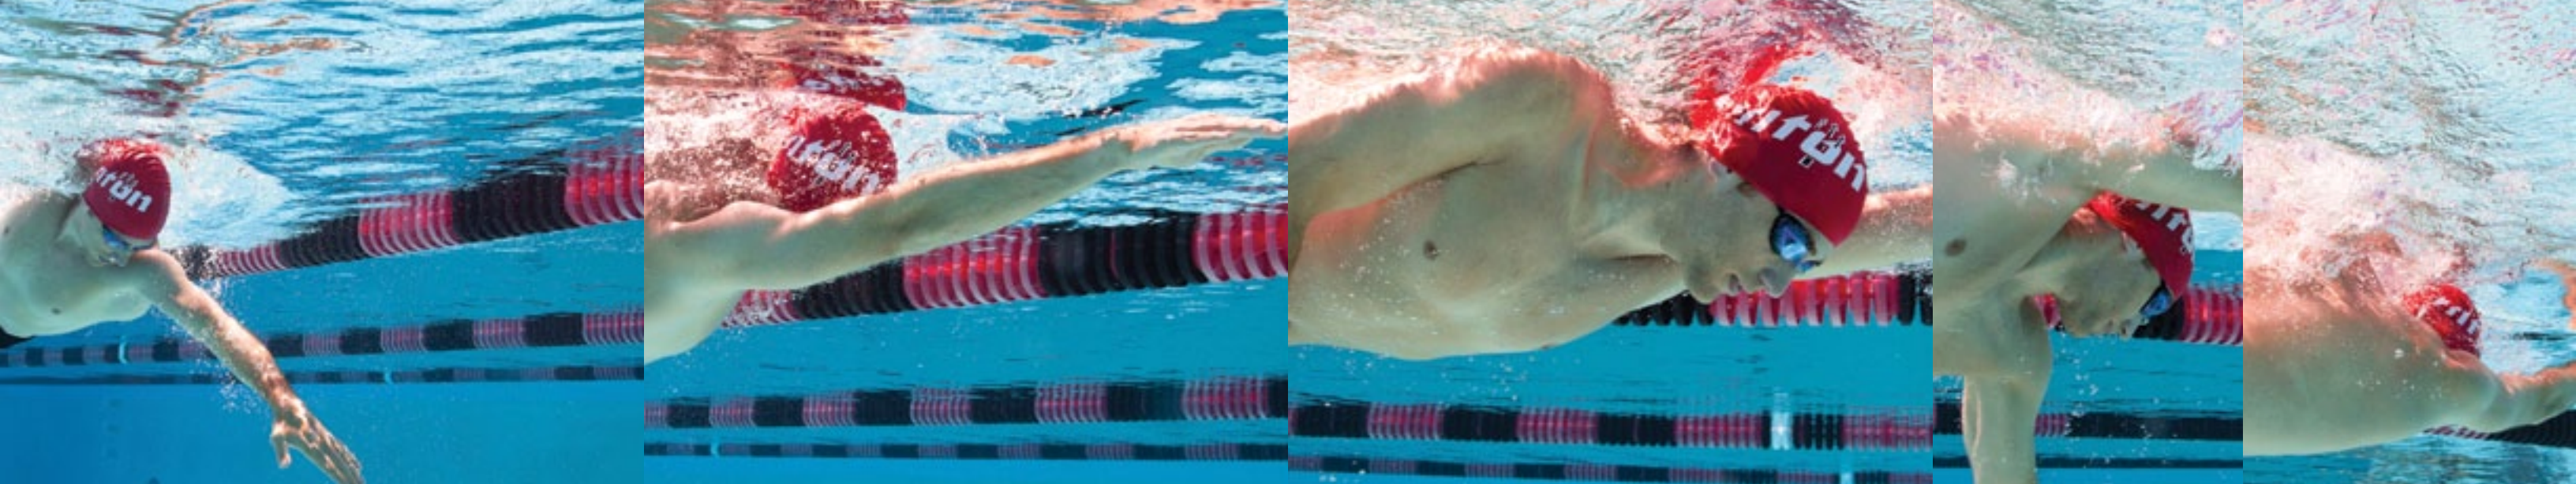

STEP FOUR Create a Custom Cap

Build your team's design on a swim cap.

Starting at $4.00 for Latex & $8.50 for Silicone