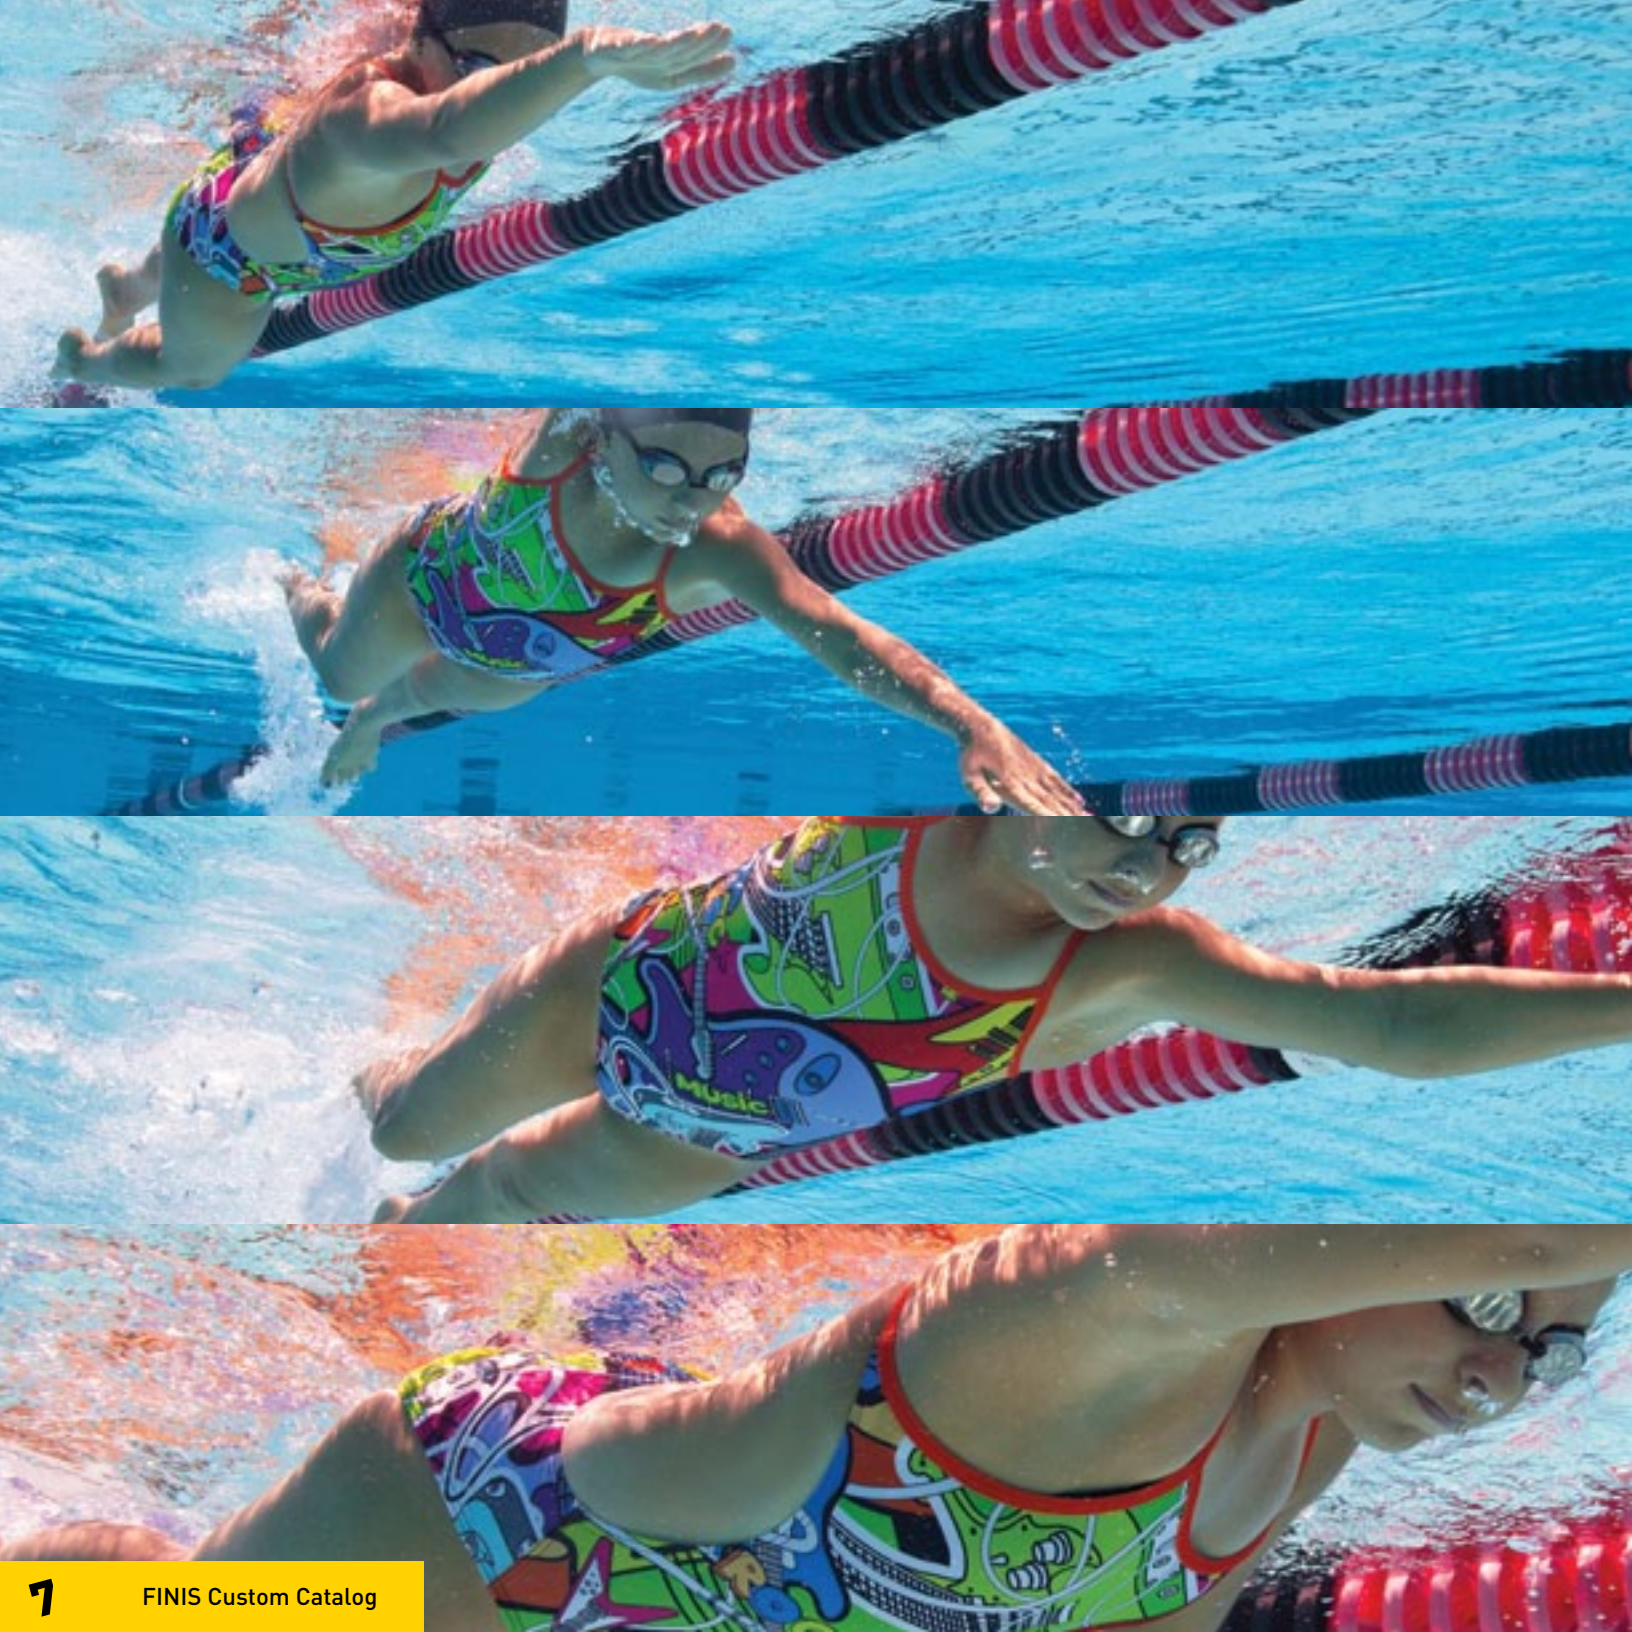

Personalize
Every Suit

PRINT Any Design

PRINT
Any color

PRINT Any Pattern

PBT is a type of Polyester renowned for its form fitting, comfortable stretch, anti-fading, and durability.

AquaTuff™ PBT Material

56% PBT & 44% Polyester