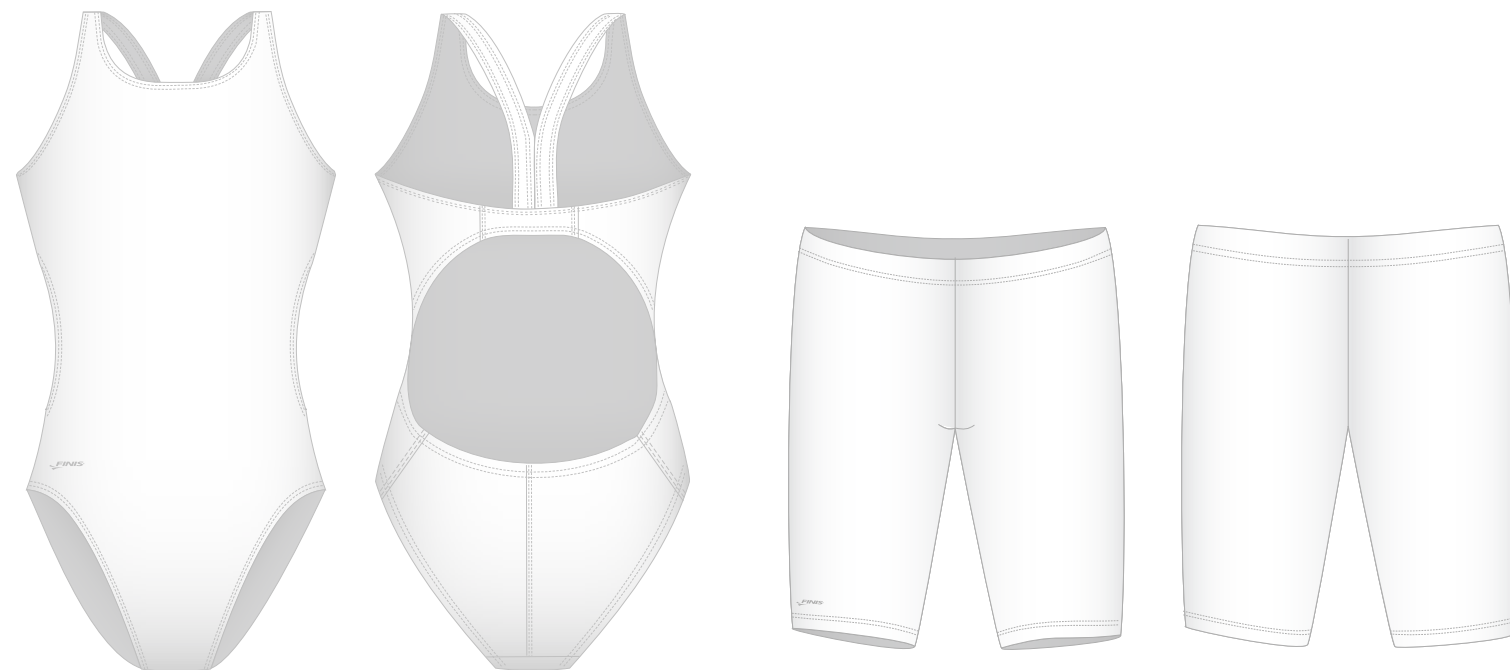

START SKETCHING